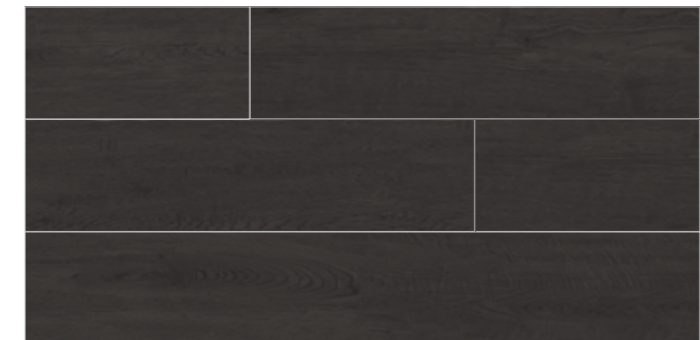

## COLOR / RENK

20x120 / 8"x48"  
Chestnut

9 Face

20x120 / 8"x48"  
Teak

9 Face

20x120 / 8"x48"  
Venge

9 Face

Size Ebat	Surface Size	Type Cins
20x120cm 8"x48"	Matt Mat	Glazed Porcelain Sırlı Porselen