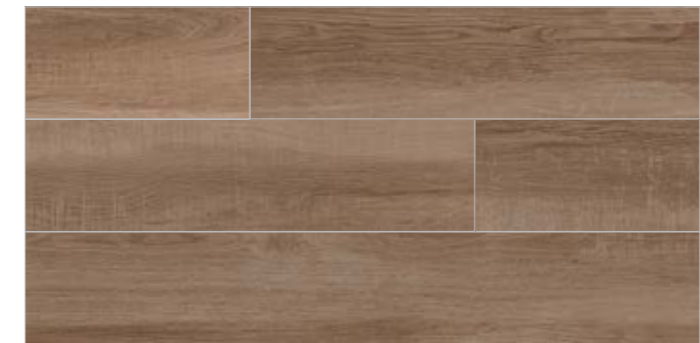

20x120 / 8"x48"
Oak

12 Face

Size Ebat	Surface Size	Type Cins
20x120cm 8"x48"	Matt Mat	Glazed Porcelain Sırlı Porselen