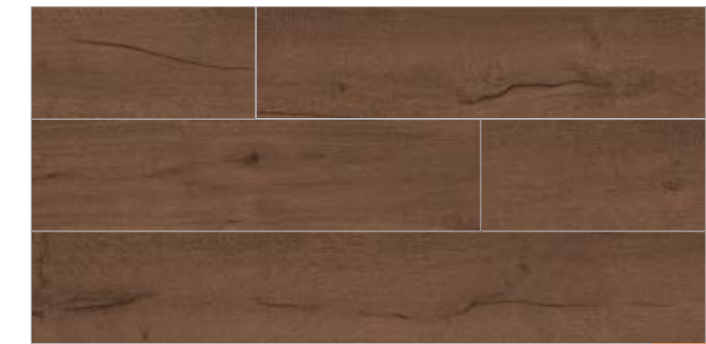

# Diamond

WOOD LOOK  
AĖŞAP GÖRÜNÜM

SIZE / EBAT

20x120  
8"x48"

COLOR / RENK

20x120 / 8"x48"  
Chestnut

12 Face

20x120 / 8"x48"  
Honey