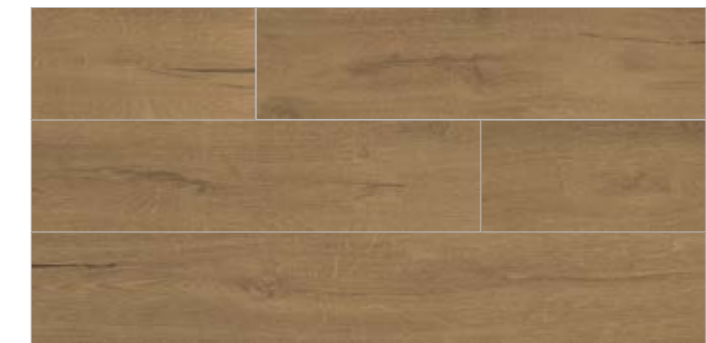

# Diamond

WOOD LOOK  
AĖŞAP GÖRÜNÜM

SIZE / EBAT

20x120  
8"x48"

COLOR / RENK

20x120 / 8"x48"  
Chestnut

12 Face

20x120 / 8"x48"  
Honey