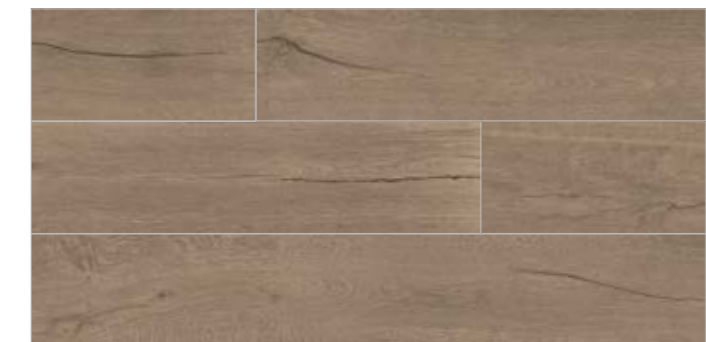

20x120 / 8"x48"
Maple

12 Face

Size Ebat	Surface Size	Type Cins
20x120cm 8"x48"	Matt Mat	Glazed Porcelain Sırlı Porselen