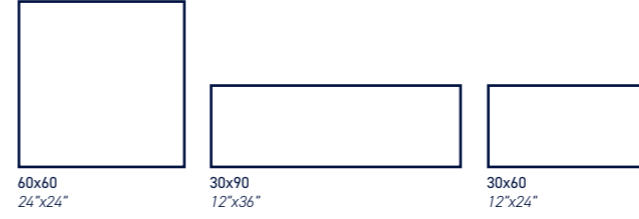

Cora

STONE-CONCRETE LOOK
TAŞ-BETON GÖRÜNÜMÜ

SIZE / EBAT

COLOR / RENK

Size Ebat	Surface Size	Type Cins
30x90cm 12"x36"	Matt Mat	Wall Tile Duvar Karosu
30x60cm 12"x24"	Matt Mat	Wall Tile Duvar Karosu
30x60cm 12"x24"	Matt Mat	Wall Tile - NonRectified Duvar Karosu - Rektifiyesiz
60x60cm 24"x24"	Matt Mat	Glazed Porcelain Sırlı Porselen
60x60cm 24"x24"	Matt Mat	Floor Tile Yer Karosu